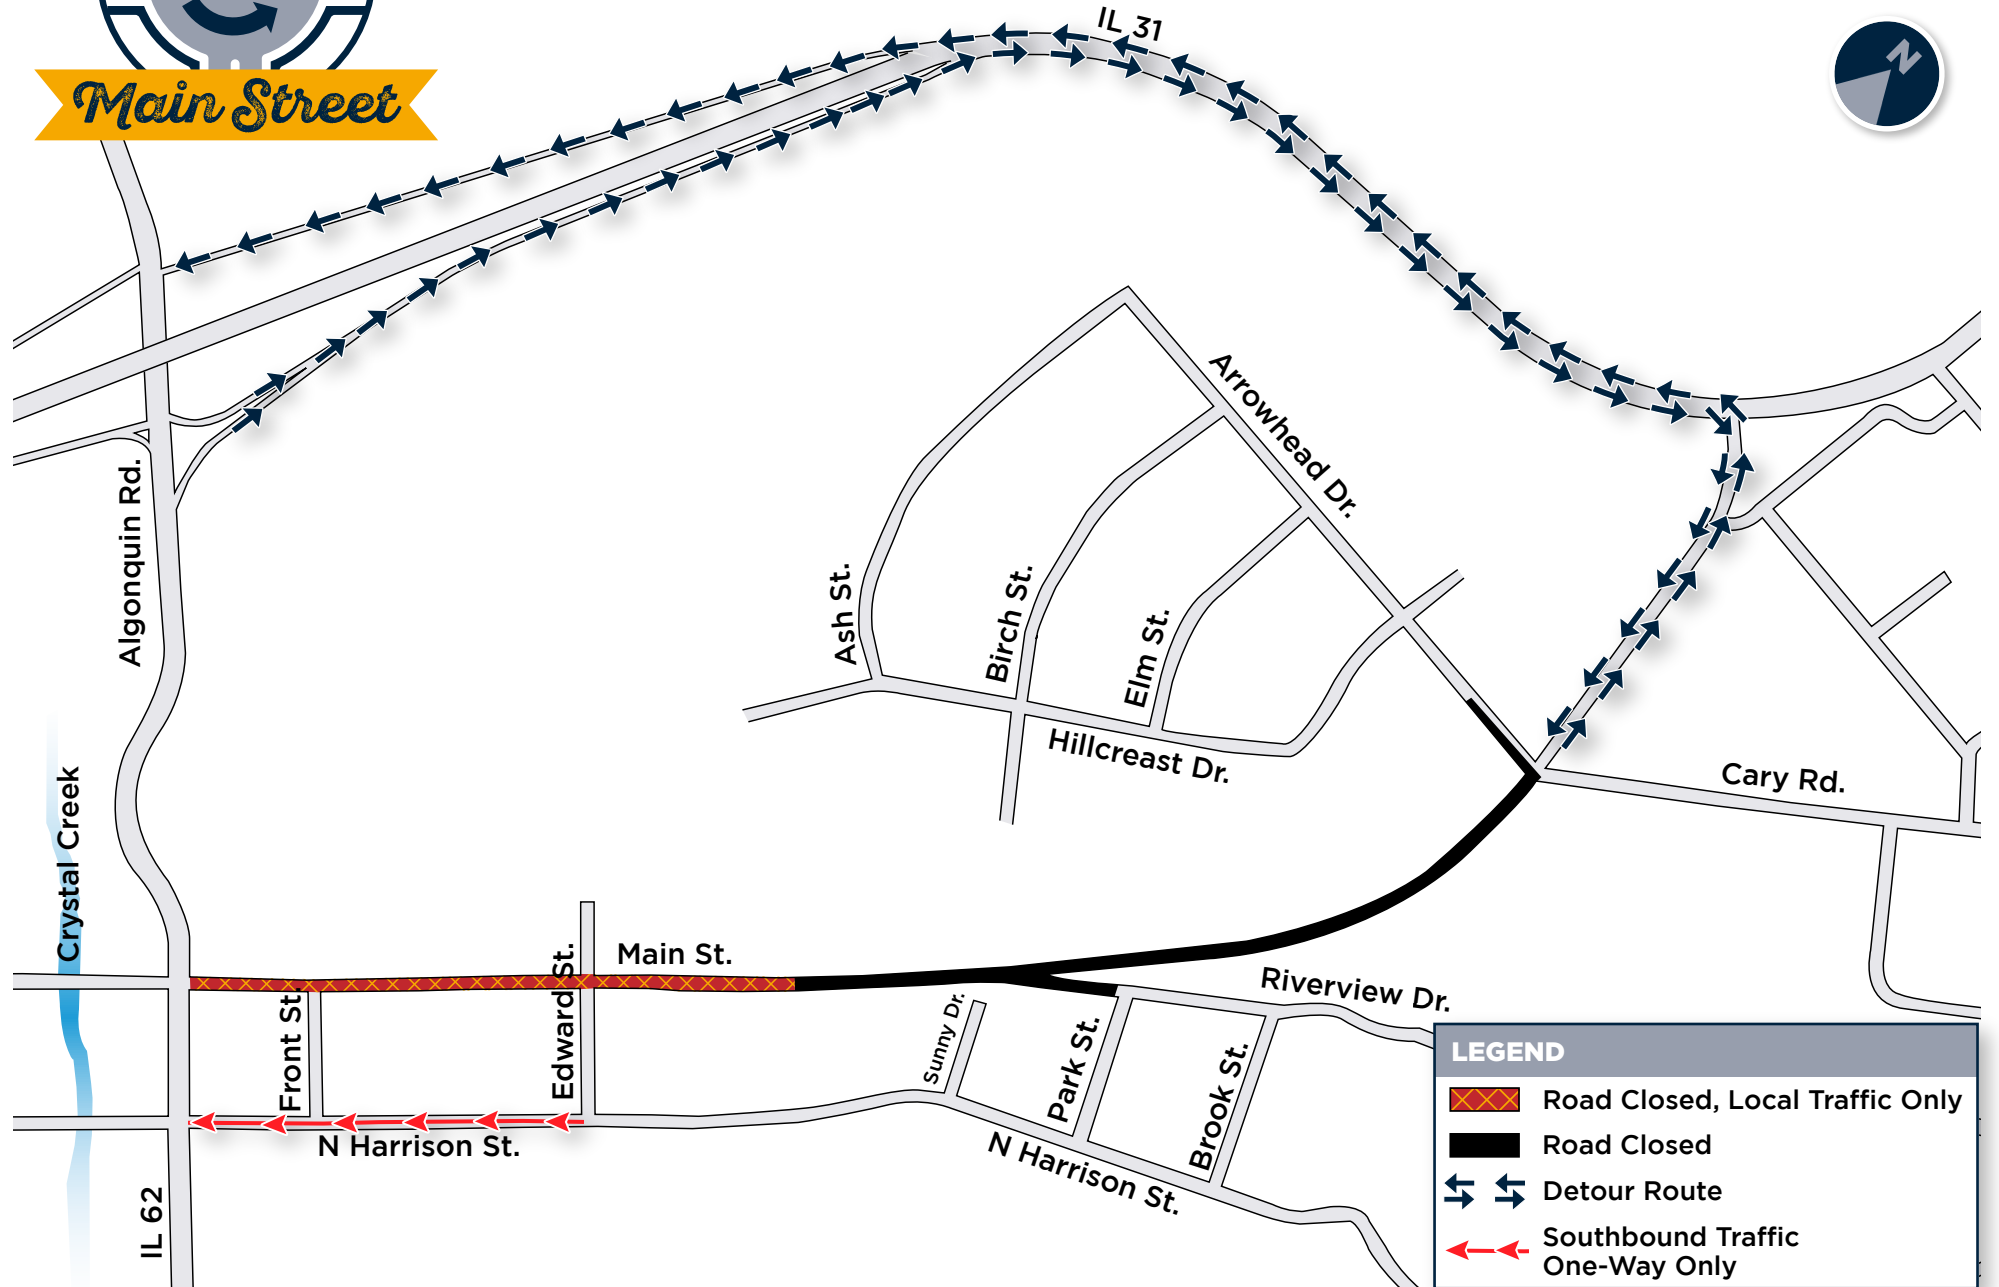

AROUND AND ABOUT

Main Street

ROUND AND ABOUT MAIN STREET Main Street Closure

LEGEND	
	Road Closed, Local Traffic Only
	Road Closed
	Detour Route
	Southbound Traffic One-Way Only